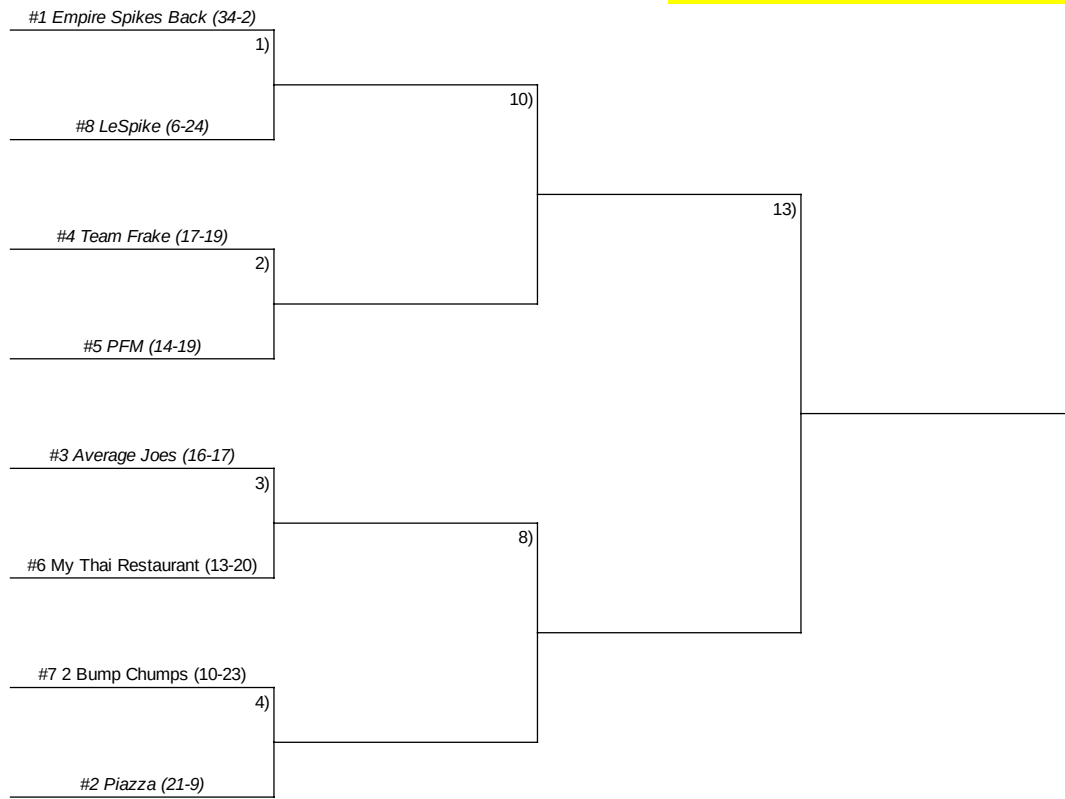

LNSP Adult COED Volleyball

Winter 2025

SUNDAY NIGHT "C" NET

GAME SCHEDULE:

March 23rd

BLUE		RED
Gm 1	6:00 PM	Gm 2
Gm 3	6:50 PM	Gm 4
Gm 5	7:40 PM	Gm 6
Gm 7	8:30 PM	

March 30th

BLUE		RED
Gm 9	6:00 PM	Gm 8
Gm 11	6:50 PM	Gm 10
Gm 12	7:40 PM	Gm 13
xxx	8:30 PM	xxx
xxx	9:20 PM	xxx

SUNDAY NIGHT "B" NET