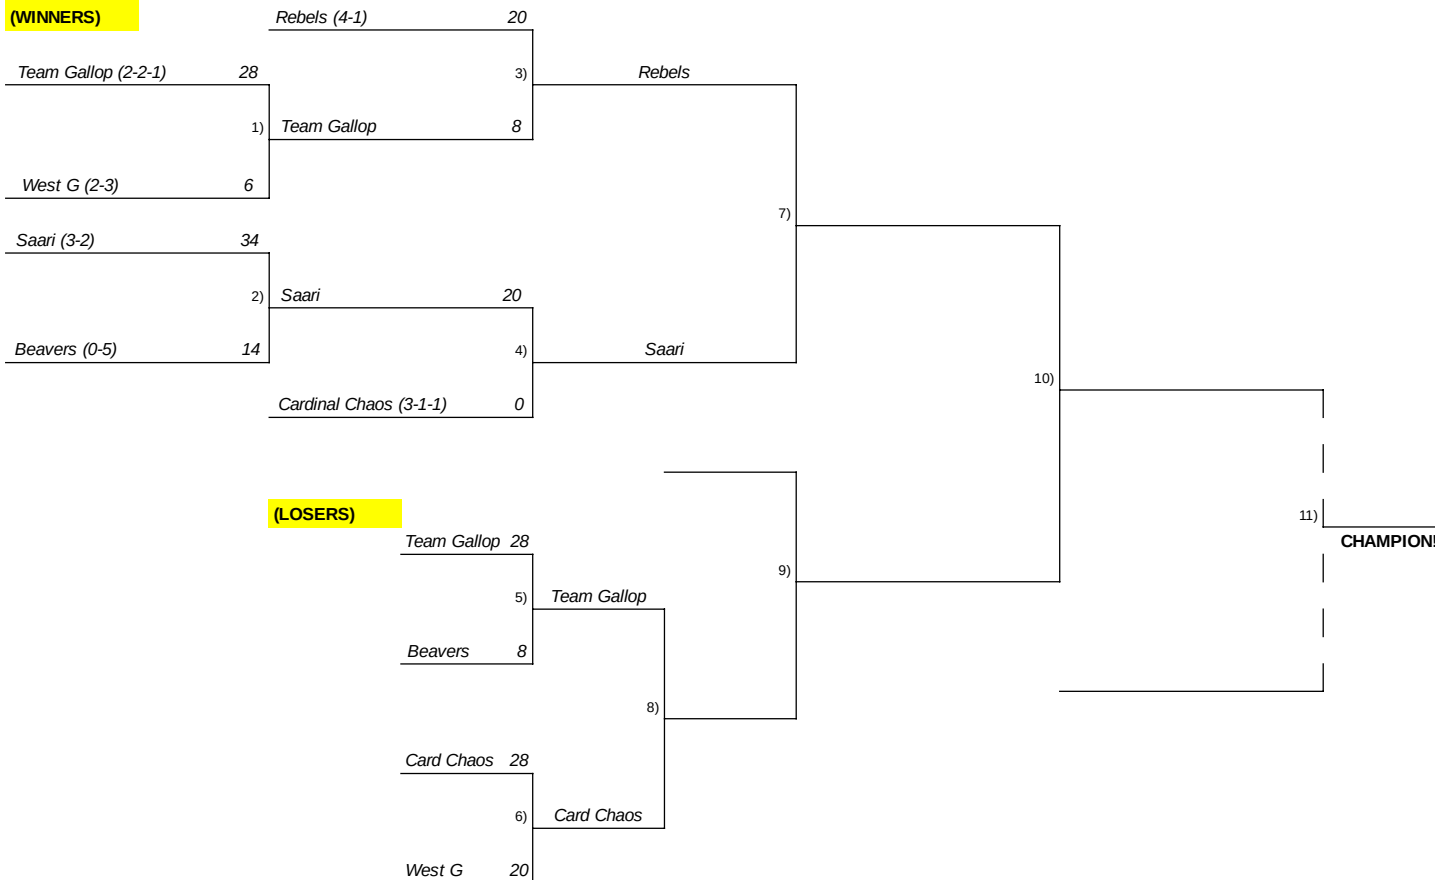

Week 1

Cardinal Chaos 19 - Beavers 7
 West G 20 - Rebels 19
 Saari 26 - Team Gallop 24
 Team Gallop 48 - Beavers 14

Week 2

Saari 20 - West G 0
 Rebels 27 - Cardinal Chaos 19

Week 3

Rebels 41 - Saari 14
 West G 32 - Beavers 12
 Cardinal Chaos 20 - Gallop 20

Week 4

Rebels 29 - Team Gallop 12
 Saari 40 - Beavers 12
 Cardinal Chaos 28 - West G 19

Week 5

Team Gallop 30 - West G 18
 Rebels 49 - Beavers 19
 Cardinal Chaos 39 - Saari 12

(WINNERS)

(LOSERS)

PLAYOFFS - SATURDAY APR 25th