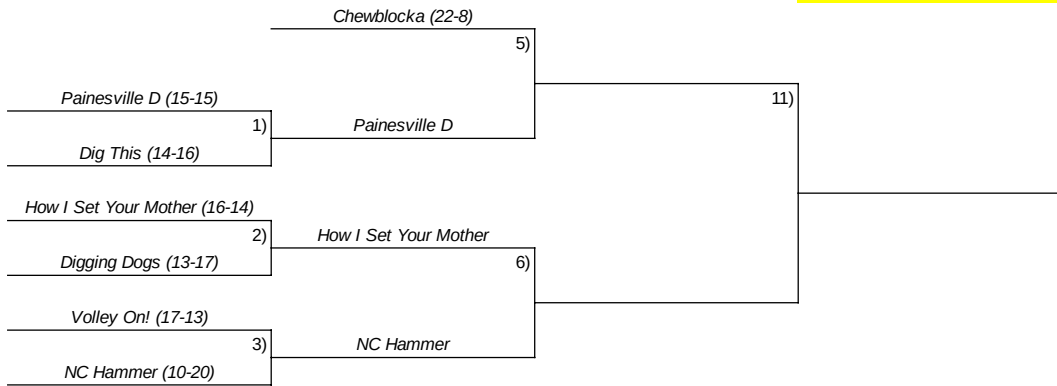

# LNSP Adult COED Volleyball

Winter 2026

## SUNDAY NIGHT "B" NET

### GAME SCHEDULE:

March 29th

BLUE	RED
Gm 1 6:00 PM	Gm 4
Gm 2 6:50 PM	Gm 7
Gm 3 7:40 PM	Gm 8
Gm 9 8:30 PM	Gm 10

April 12th

BLUE	RED
Gm 5 6:00 PM	Gm 12
Gm 6 6:55 PM	Gm 13
Gm 11 - SHIP 7:50 PM	Gm 14 - SHIP
xxx 8:45 PM	xxx

## SUNDAY NIGHT "C" NET